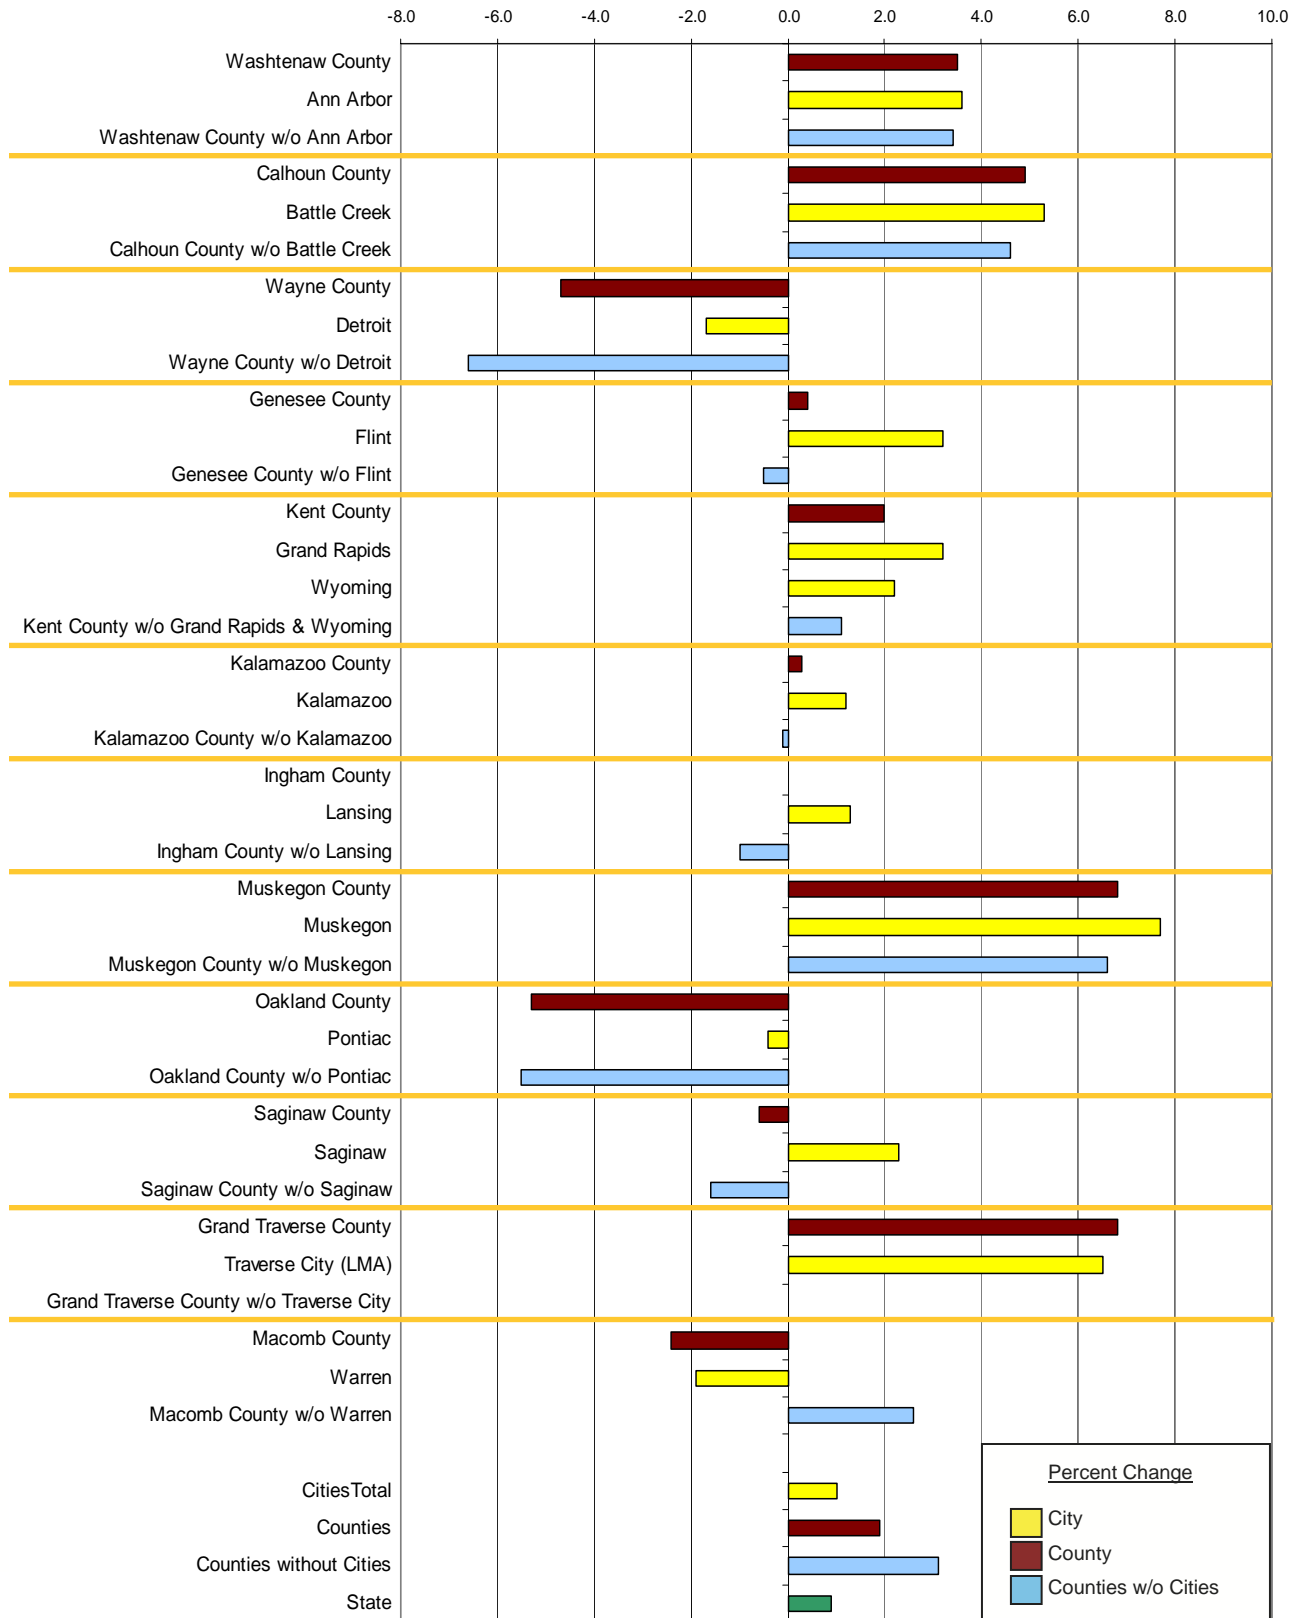

Labor Force, 2000 and 2005

MICHIGAN HIGHER EDUCATION LAND POLICY CONSORTIUM